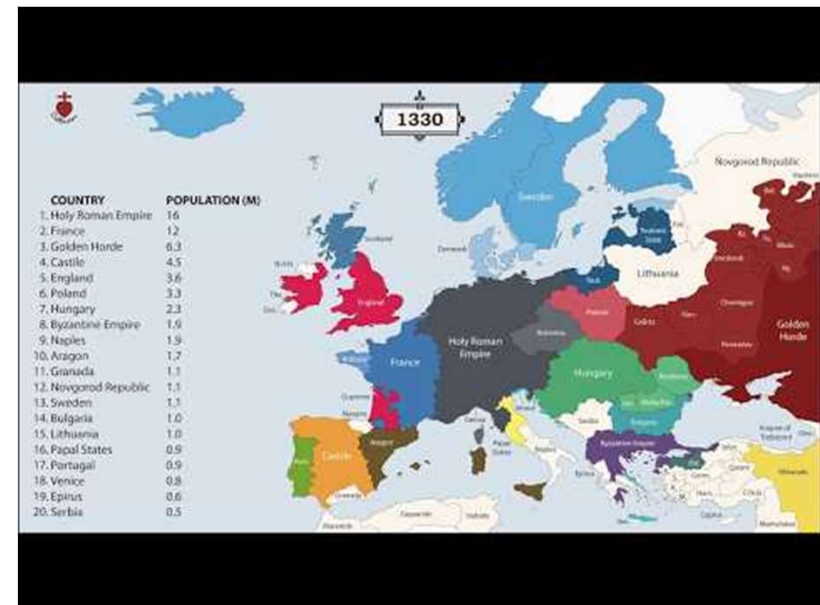

Types of Political Boundaries

Antecedent

- Borders that are established before there has been major settlement by people in a territory.
- Examples:
 - 49th parallel that separates the United States and Canada

Types of Political Boundaries

Subsequent

- Borders that are drawn in areas that have been settled by people, typically due to changes that have occurred over time.
- Example:
 - Boundaries in Europe have changed frequently throughout history usually in response to a new empire, war, or political agreement.

Types of Political Boundaries

Superimposed

- Border that is drawn over existing and accepted borders by an outside force.
- Example:
 - The Berlin Conference imposed arbitrary boundaries throughout the continent of Africa.

Types of Political Boundaries

Geometric

- Borders that are established on straight lines of latitude and longitude instead of physical or cultural boundaries.
- Examples:
 - The Sykes-Picot agreement, Europeans split up the Arab provinces of the Ottoman Empire after World War I.
 - Established border between Saudi Arabia and Iraq
 - Also a superimposed boundary.