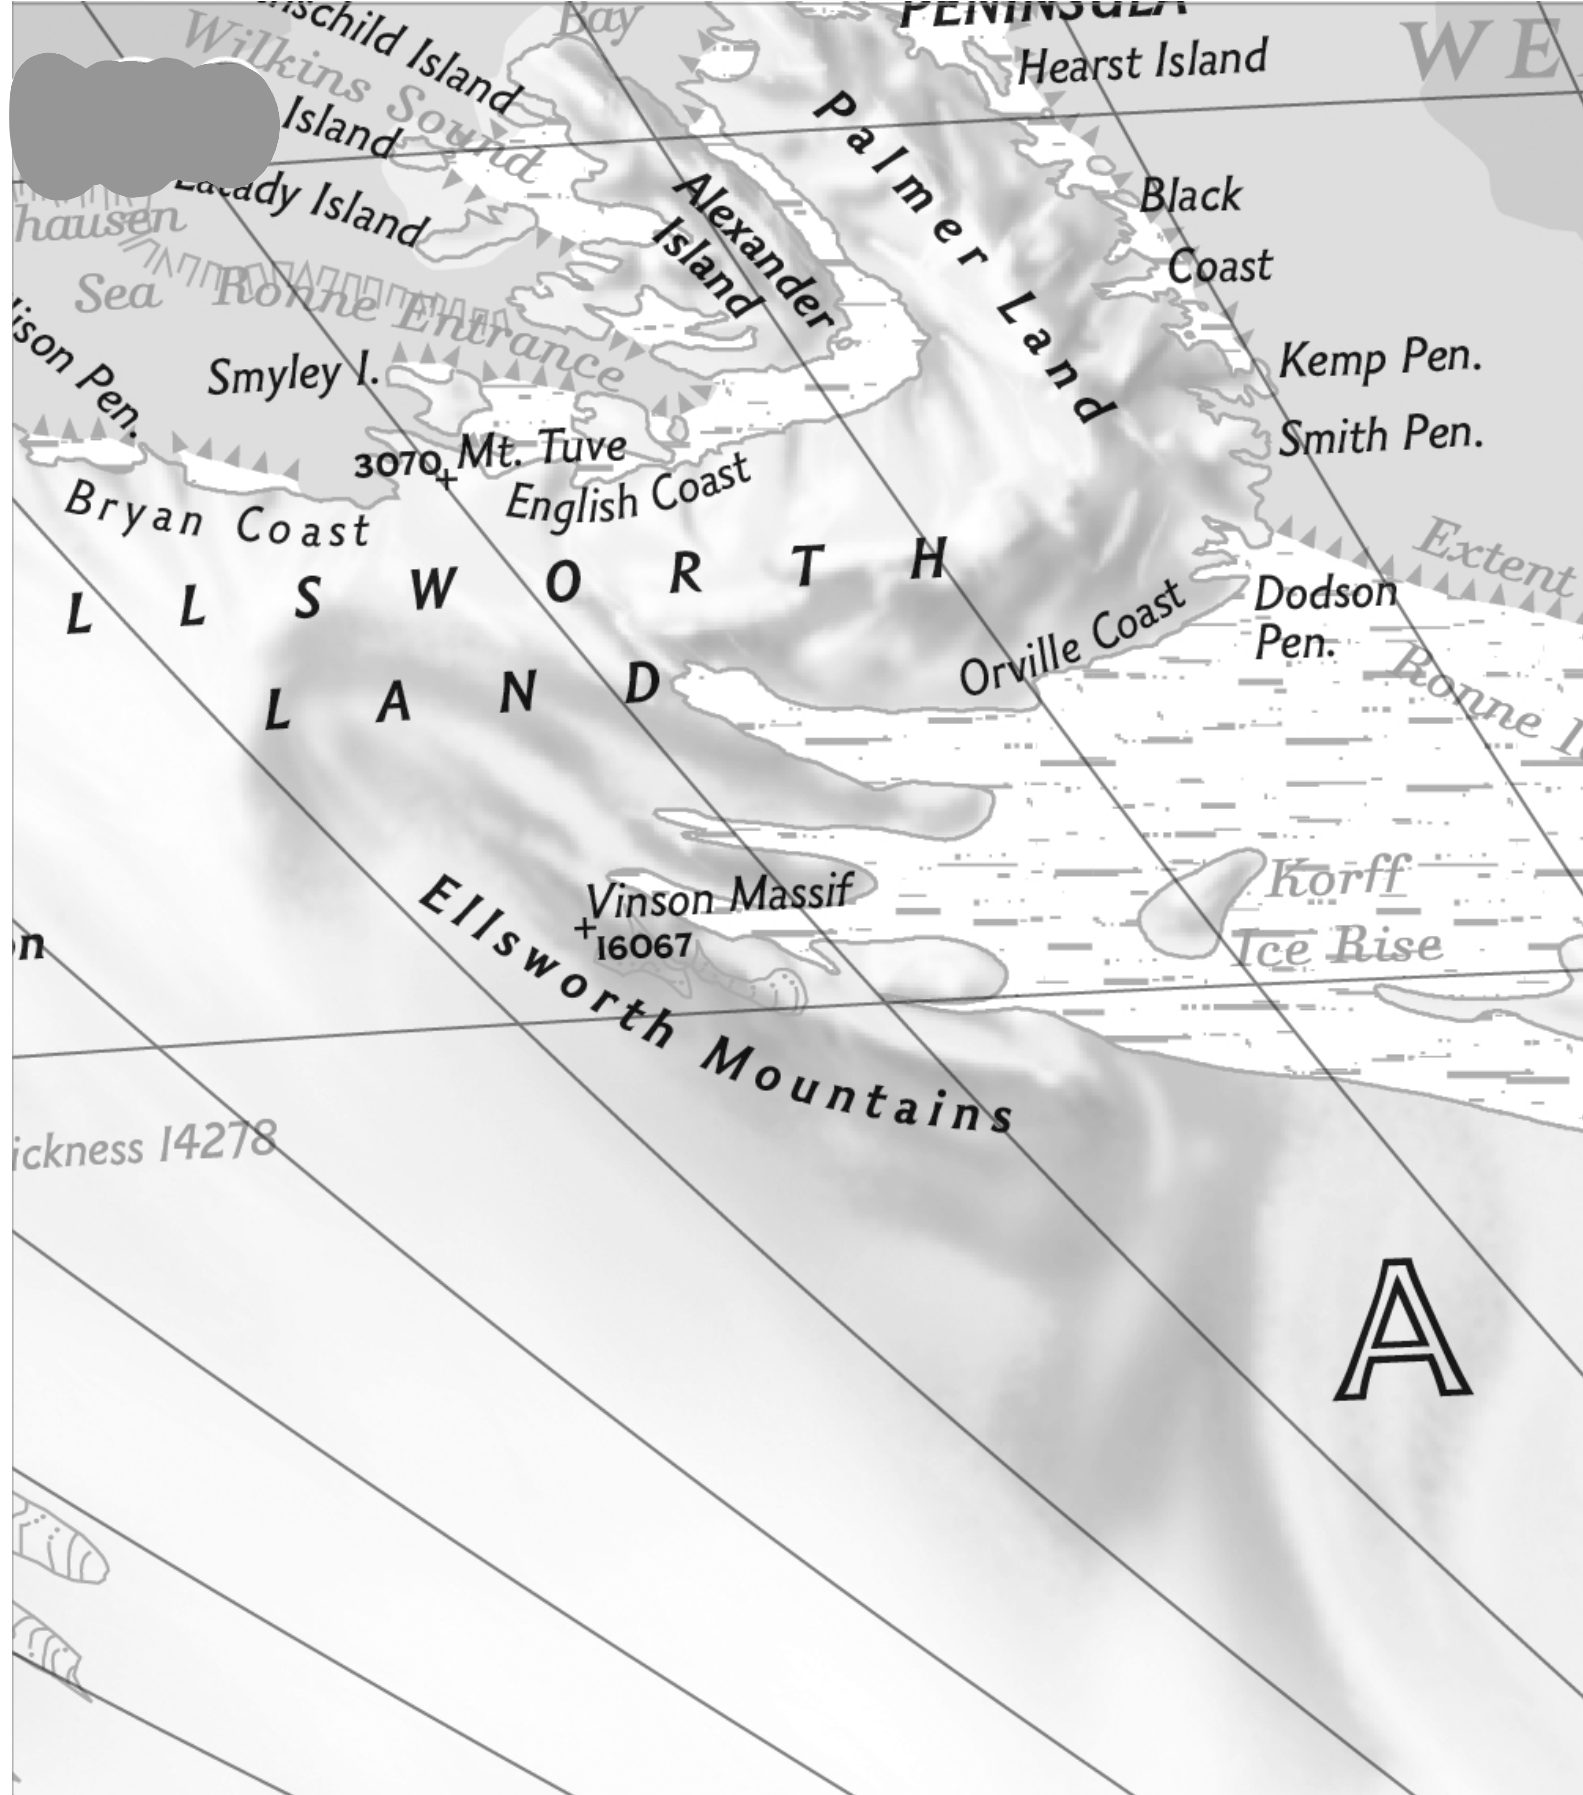

140° 130° 120° 110° 100° 90°