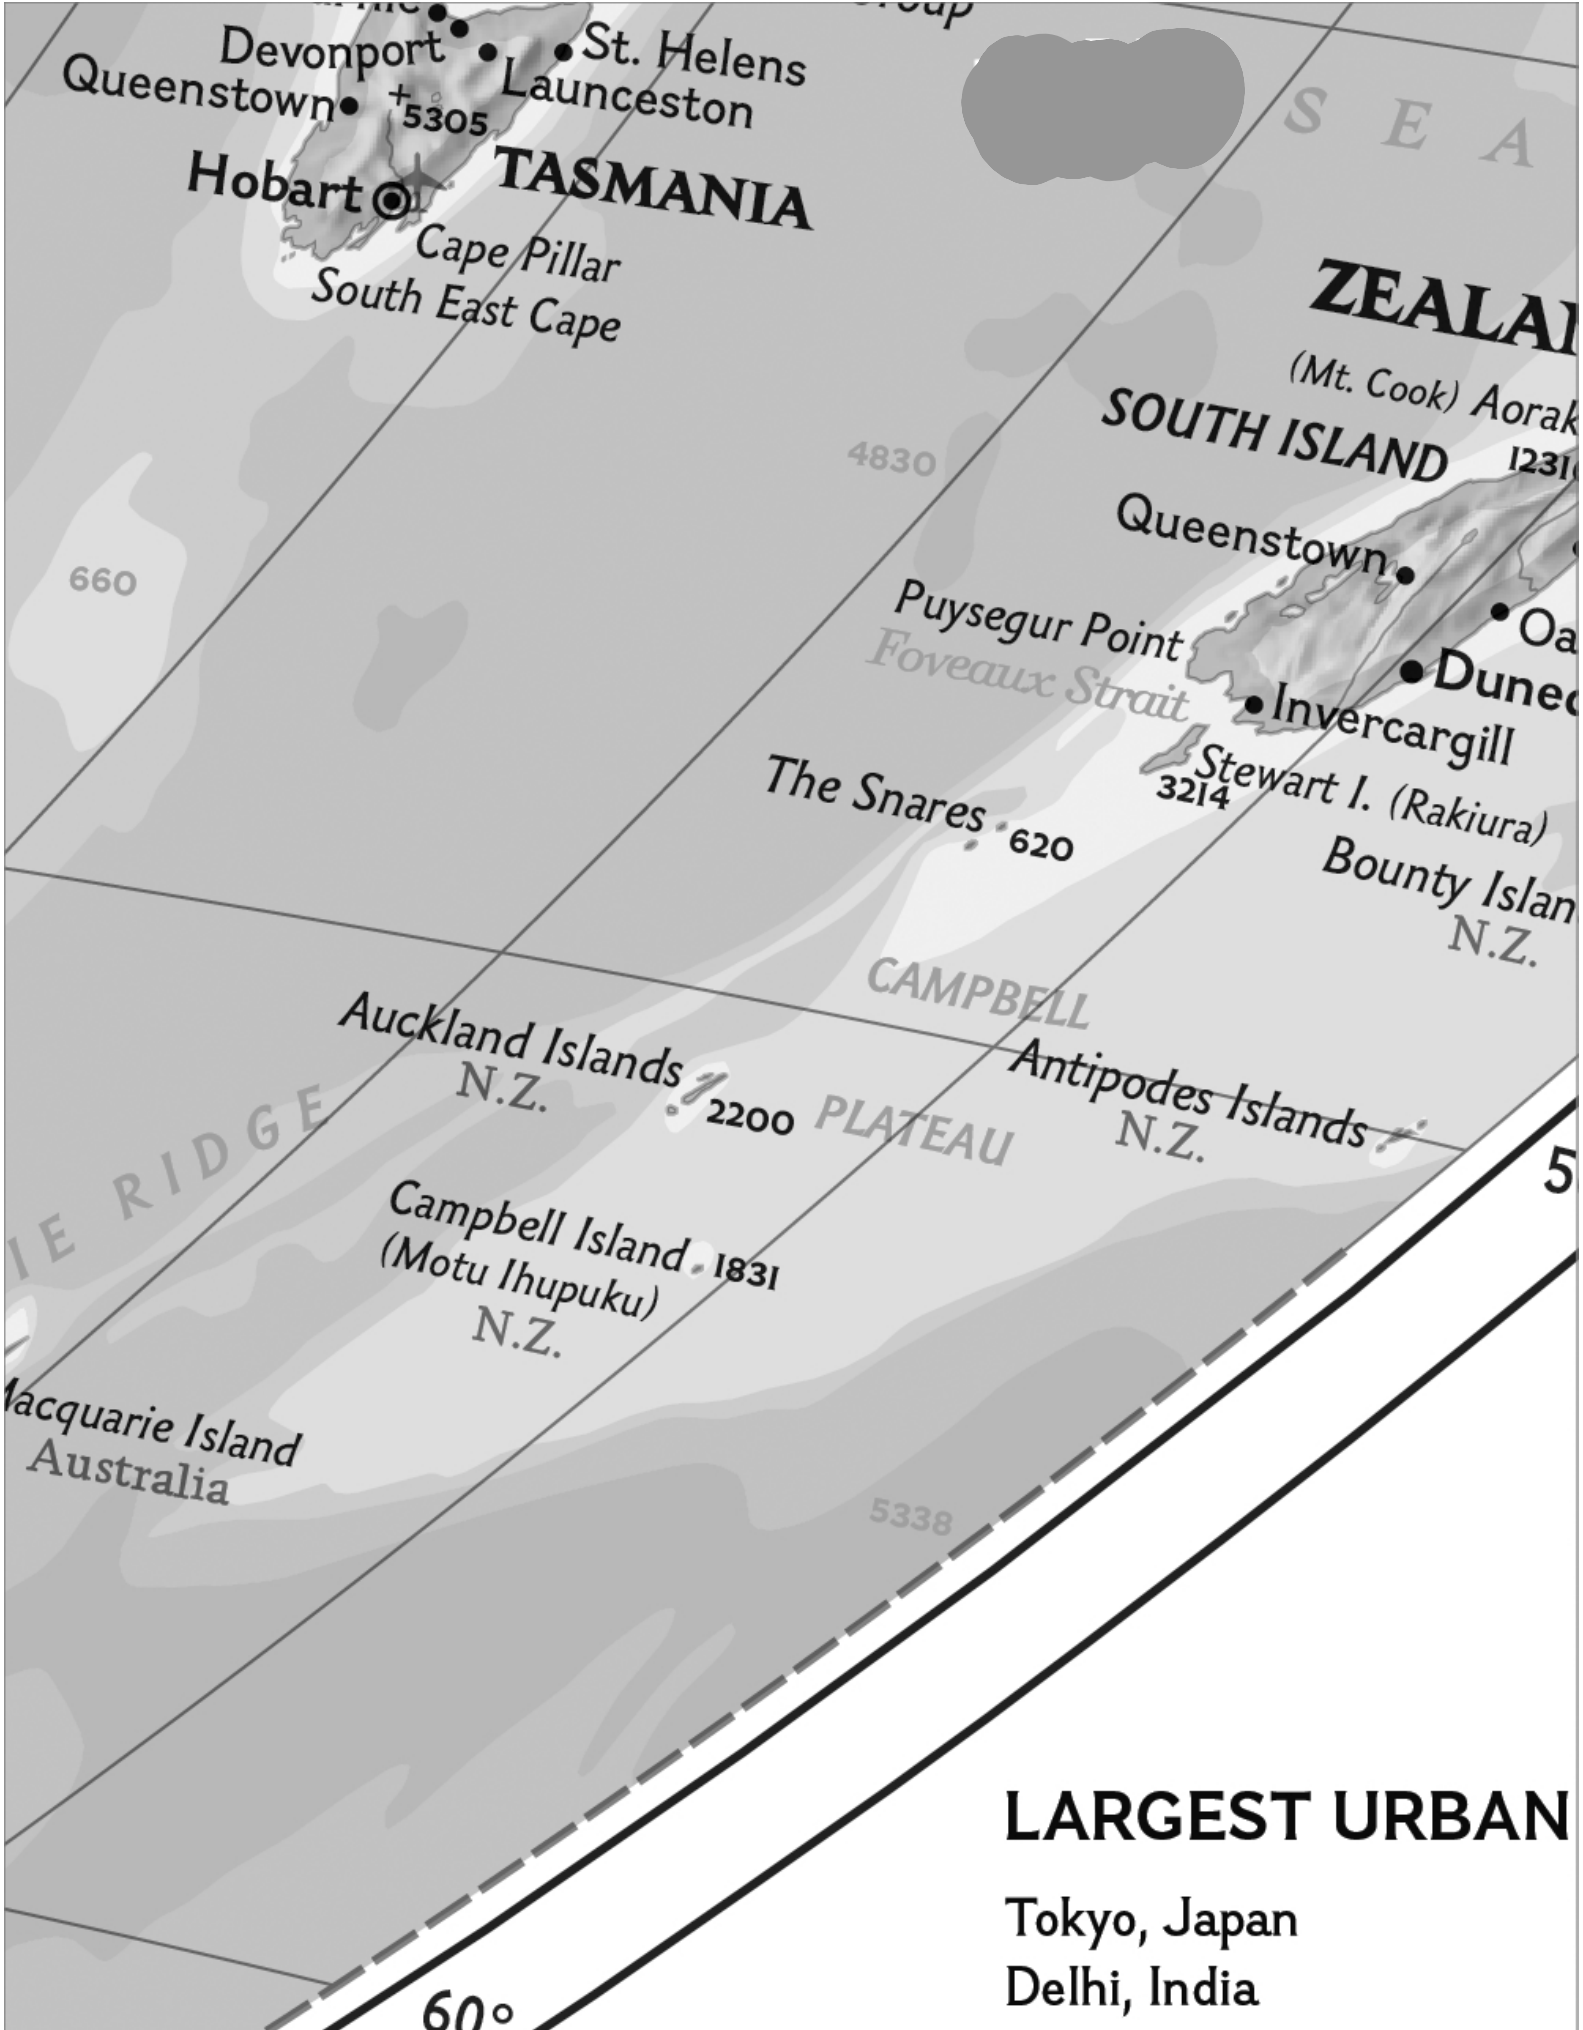

Toyeyskov Ice Shelf
Goodenough
Bay

Bay
Morse

R
I
D

G 3568

E

MACQUAR

TASMANIA

ZEALANDIA