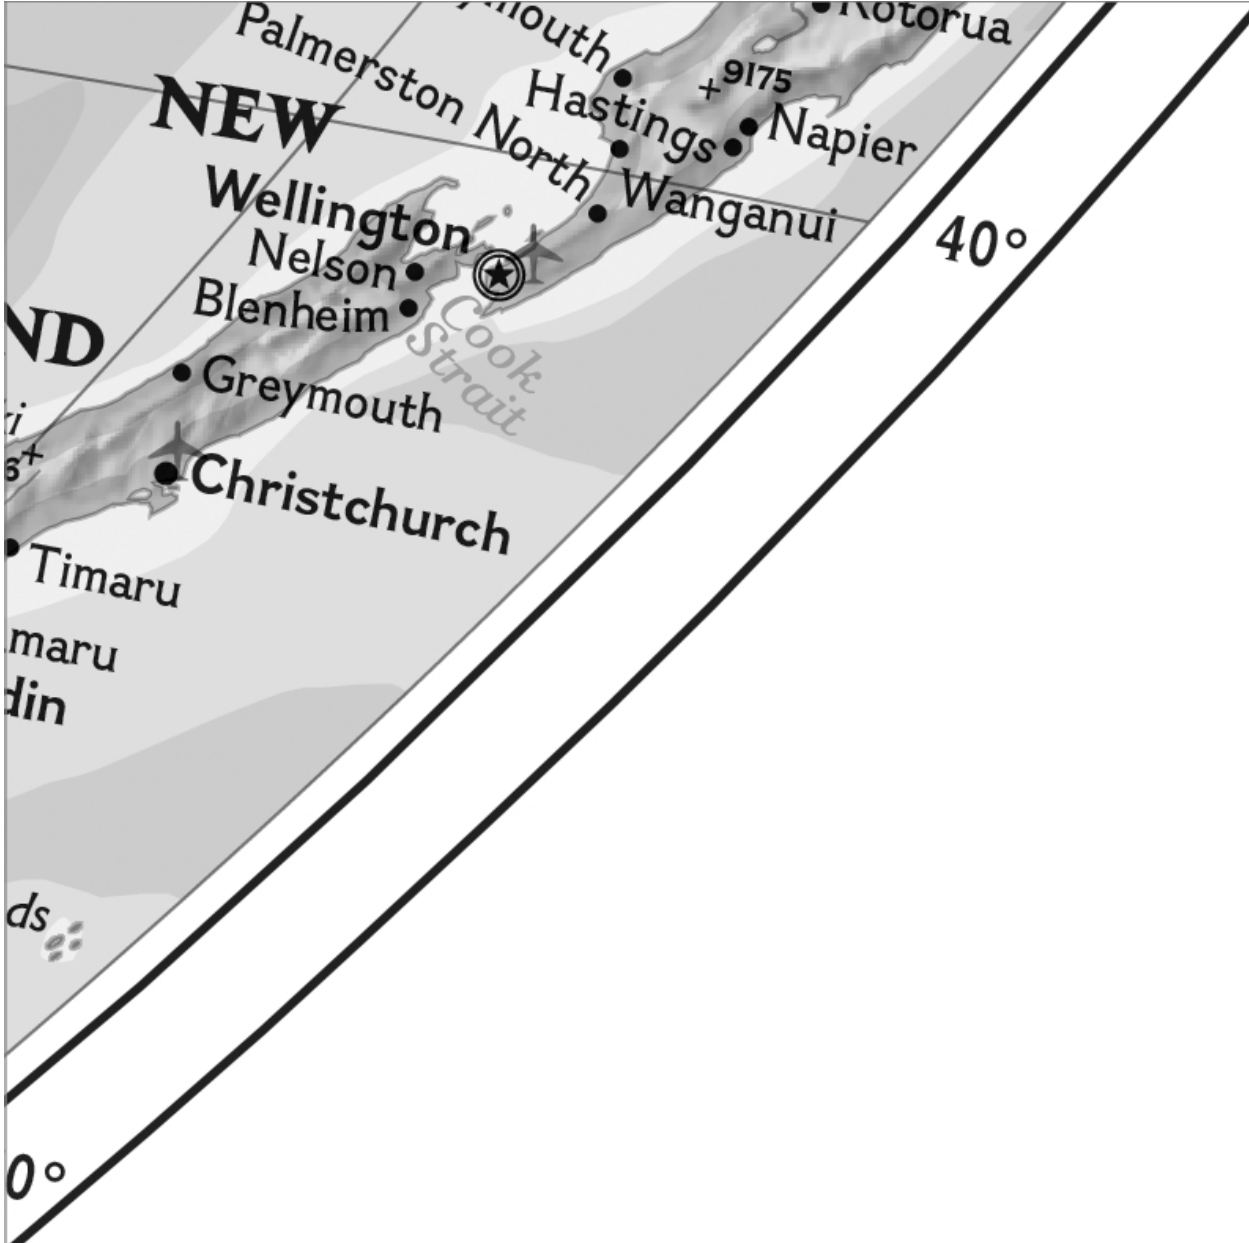

AREAS, 2011

37,000,000
23,000,000

LARGEST URBAN AREAS

Tokyo, Japan
Delhi, India