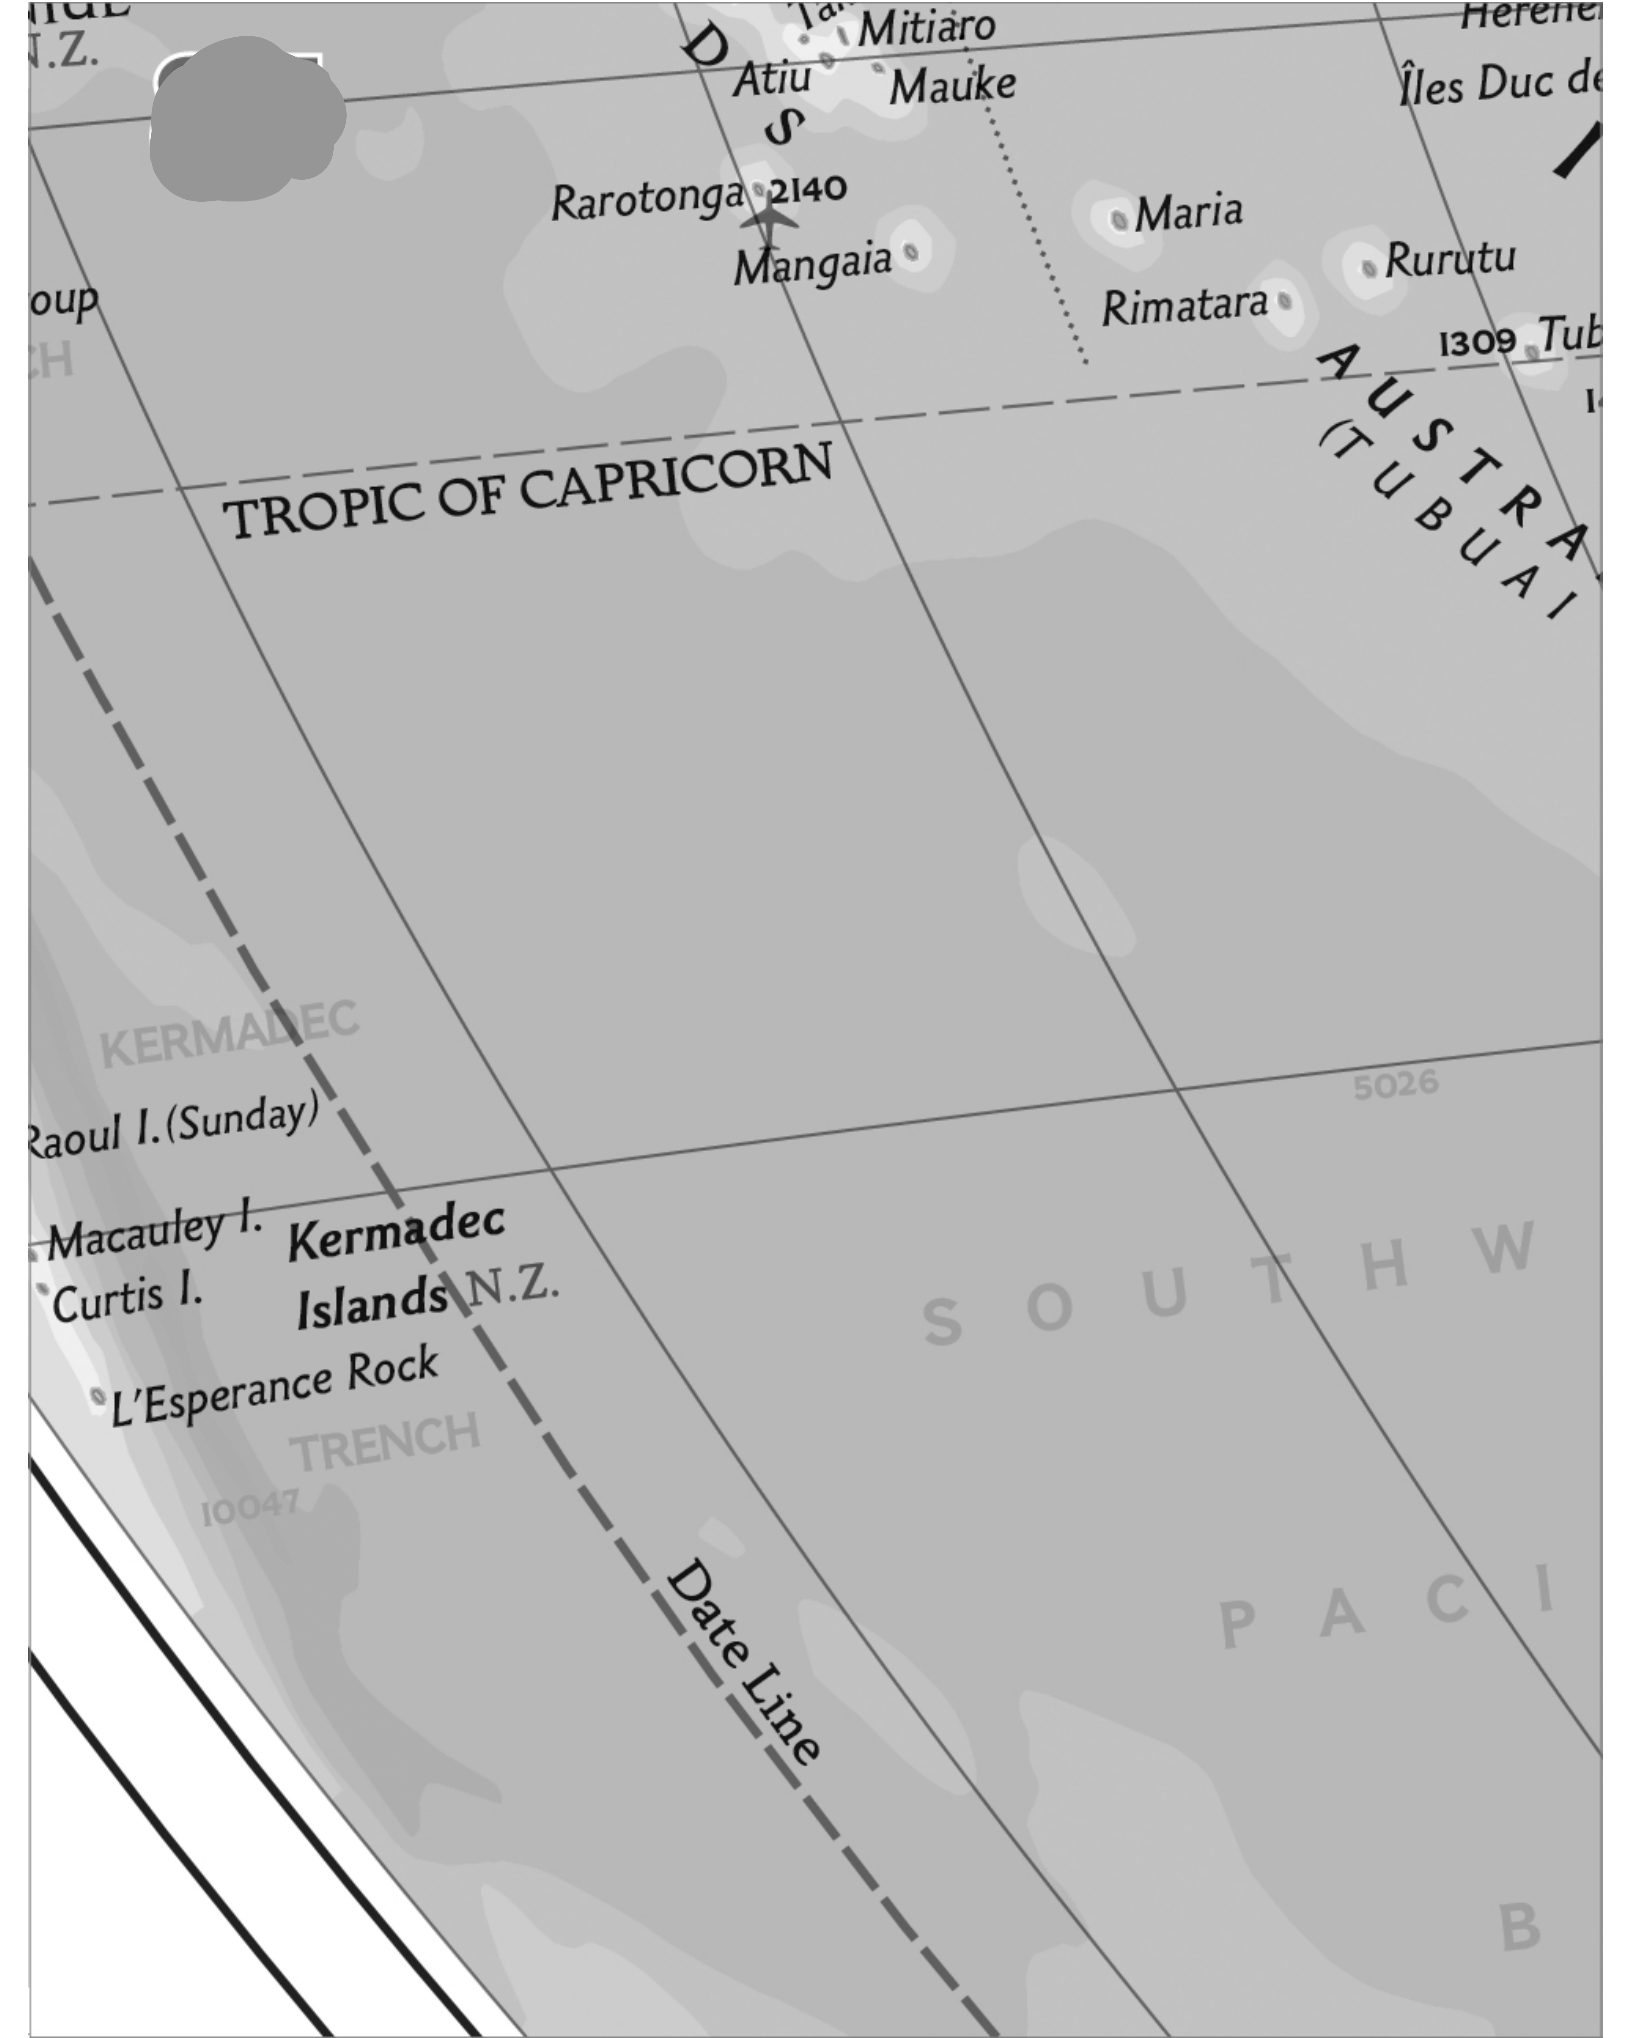

ISLANDS

Ha'apai Group

TONGA

Nuku'alofa
Tongatapu Gr

Ata

10801

30°

TROPIC OF CAPRICORN